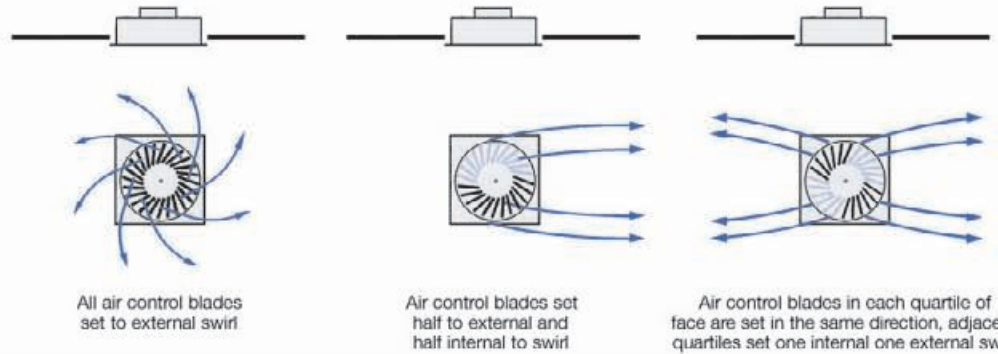

Discharge Characteristics for sizes 300x8, 400x16, 500x24, 600x24 and 625x24