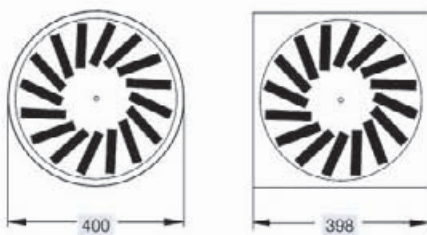

Integrated ducting and diffusion systems

BUSINESS PARTNER OF

V D W
SPECIFICATIONS
SWIRL DIFFUSER

Preliminary Selection (supply air)

Size	\dot{V}_{max}		\dot{V}_{min}		$L_{WA\ max}$ dB(A)	$L_{W\ NC\ max}$ NC	$L_{WA\ min}$ dB(A)	$L_{W\ NC\ min.}$ NC	A_{eff} m ²
	l/s	m ³ /h	l/s	m ³ /h					
* 300 x 8	70	252	15	54	40	34	< 20	< 20	0.0070
* 400 x 16	110	396	30	108	40	34	< 20	< 20	0.0140
500 x 24	130	468	40	144	40	34	< 20	< 20	0.0210
* 600 x 24	190	684	60	216	40	34	< 20	< 20	0.0295
* 600 x 48	230	828	100	360	40	34	< 20	< 20	0.0390
625 x 24	190	684	60	216	40	34	< 20	< 20	0.0295
625 x 54	235	846	120	432	40	34	< 20	< 20	0.0470
825 x 72	350	1260	155	558	40	34	< 20	< 20	0.0730

* STOCKED SIZES

Discharge Characteristics for sizes 300x8, 400x16, 500x24, 600x24 and 625x24

Size 300 x 8

Size 400 x 16

Size 600 x 24

Size 600 x 48

contact Head Office
Bradflo Pty Ltd
20 Garland Avenue North Albury NSW 2640
T 02 6058 6900 F 02 6058 6928